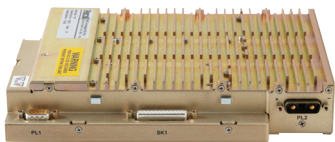

RELIABLE POWER™

In-Cabin Power Supplies

Reliable, Field-Proven Power Solutions

- Line Replaceable Units (LRUs), embedded power supplies and integrated assemblies
- Power ranges from 10 watts to several kilowatts
- Full conformance to RTCA-DO-160, Airbus & Boeing specs
- AS9100:REVC ISO9001:2008 ISO14001:2004
- A leader in hi-rel defense, commercial & industrial power supplies

Applications

- High Power USB
- Satcom
- DBS TV
- Seat Actuation
- Seat Displays
- Media Servers
- Cellular Comms
- Cabin Lighting

See us at... **XPONENTIAL 2016**
AN **AUVSI** EXPERIENCE
New Orleans, Louisiana, May 3-5
Booth# 1243

52

YEARS OF SERVICE

To learn more, visit
www.ddc-web.com/IFEC/MA
Pascal is a subsidiary of Data Device Corporation