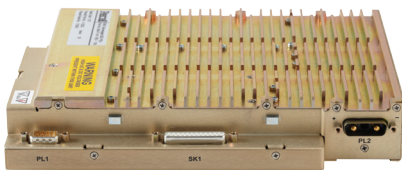

RELIABLE POWER™

Power Supplies for IFEC

Reliable, Field-Proven Power Solutions

- Line Replaceable Units (LRUs), embedded power supplies and integrated assemblies
- Power ranges from 10 watts to several kilowatts
- Full conformance to RTCA-DO-160, Airbus & Boeing specs
- AS9100:REVC ISO9001:2008 ISO14001:2004