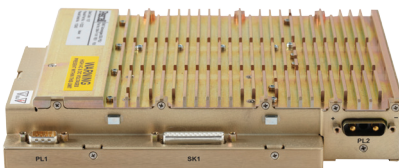

RELIABLE POWER

In-Cabin Power Supplies

Reliable, Field-Proven Power Solutions

- Line Replaceable Units (LRUs), embedded power supplies and integrated assemblies
- Power ranges from 10 watts to several kilowatts
- Full conformance to RTCA-DO-160, Airbus & Boeing specs
- AS9100:REVC ISO9001:2008 ISO14001:2004
- A leader in high reliability power solutions for commercial aerospace, defence and sub-sea applications